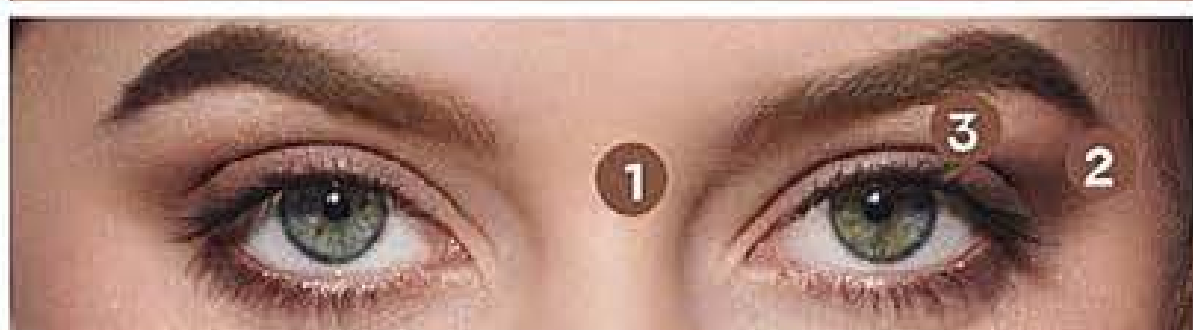

PALETTE 3 IN 1 PER SOPRACCIGLIA NATURALI

COME SI USA:

1. 1 con l'aiuto di un pennellino, riempi la parte anteriore delle sopracciglia con la tonalità più chiara;
2. 2 utilizza la tonalità più scura per la porzione dalla parte centrale dell'arcata fino alla parte terminale quindi sfuma con uno spazzolino;
3. 3 applica l'illuminante al di sotto dell'arcata sopraccigliare per un effetto sollevante naturale