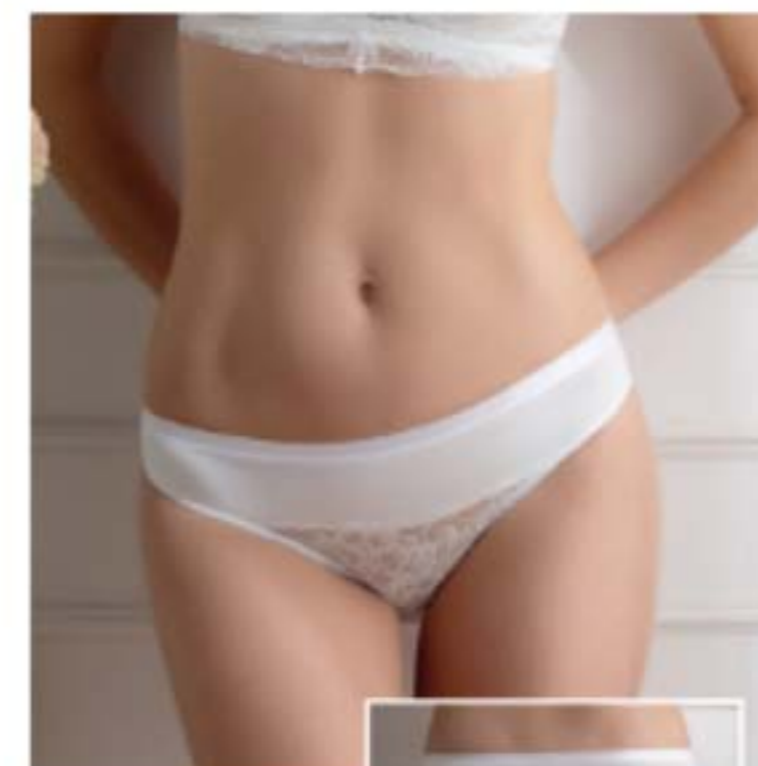

IL NOSTRO PIZZO È
MADE IN ITALY

BRASILIANO CON PIZZO AVORIO COTONELLA

Tessuto principale: 95% cotone,
5% elastan. Pizzo: 80% poliammide,
20% elastan.

~~9,99€~~
5€₉₉

S/2	525261
M/3	525782
L/4	525824
XL/5	525865

TOP COTONELLA

Tessuto principale: 95% cotone,
5% elastan. Pizzo: 85% poliammide,
15% elastan. Coppe: 100% poliestere.

~~16,00€~~
9€₉₉

S/2	496570
M/3	496588
L/4	496596

BRASILIANO COTONELLA

Tessuto principale: 95% cotone,
5% elastan. Tulle: 92% poliammide,
8% elastan. Pizzo: 81% poliammide,
19% elastan.

~~7,99€~~
5€₅₀

S/2	496547
M/3	496554
L/4	496562