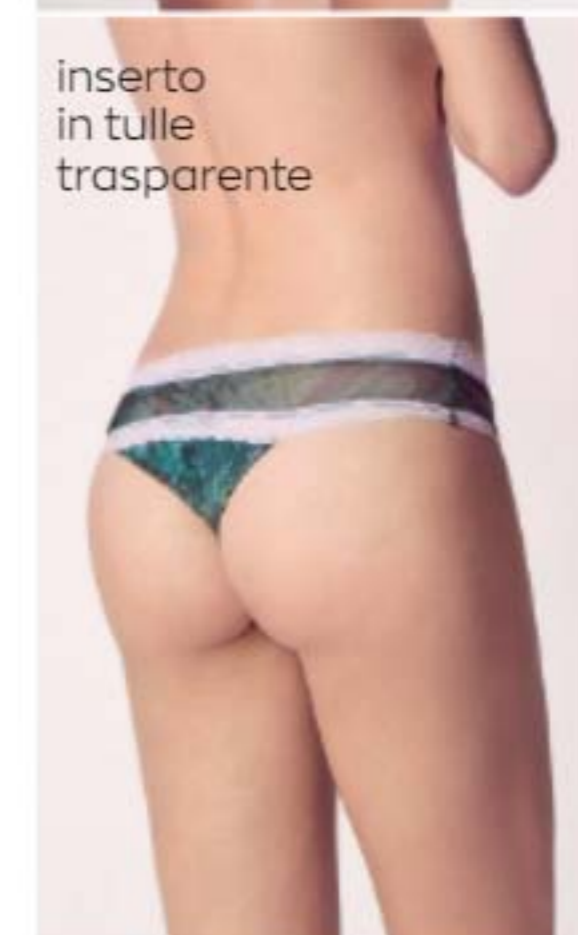

OFFERTE D'INVERNO

RISPARMIA FINO AL 40%

ULTIMA CHIAMATA PER...
UN PARADISO PRIVATO DI COMFORT

COTONELLA
L'INTIMO NATURALE

COTONELLA
PREMIÈRE CLASSE

COTONELLA
PREMIÈRE CLASSE

SLIP A VITA BASSA INVISIBLE COTONELLA

Privo di cuciture.
Composizione:
78% poliammide,
22% elastan.

~~11,99€~~
7€₉₉

	Bianco	Nero	Nudo
S/2	516468	516401	516500
M/3	516476	516419	516518
L/4	516484	516427	516609
XL/5	516492	516450	516625

BRASILIANO A VITA BASSA INVISIBLE COTONELLA

Privo di cuciture.
Composizione:
78% poliammide,
22% elastan.

~~7,99€~~
5€₉₉

	Bianco	Nero	Nudo
S/2	516286	S/2 516146	S/2 516369
M/3	516310	M/3 516153	M/3 516377
L/4	516336	L/4 516260	L/4 516385
XL/5	516351	XL/5 516278	XL/5 516393

CULOTTES INVISIBLE COTONELLA

Prive di cuciture.
Composizione:
78% poliammide,
22% elastan.

~~16,99€~~
13€₉₉

	Bianco	Nero	Nudo
8	515395	515338	515544
9	515452	515346	515551
10	515536	515361	515569

SLIP MAXI CON PIZZO COTONELLA

88% cotone, 7% elastan,
5% poliammide.

~~8,99€~~
5€₉₉

	Nero	Bianco
L/4	497685	XXL/6 497537
XL/5	497693	8 516898
9	497735	9 516906
10	497743	10 497628

SLIP MIDI CON PIZZO COTONELLA

88% cotone, 7% elastan,
5% poliammide.

~~8,99€~~
5€₉₉

	Bianco	Nero
M/3	497552	M/3 497750
L/4	497560	XL/5 497776
XL/5	497578	XXL/6 497784
XXL/6	497586	

IL NOSTRO PIZZO È
MADE IN ITALY

BRASILIANO CON PIZZO AVORIO COTONELLA

Tessuto principale: 95% cotone,
5% elastan. Pizzo: 80% poliammide,
20% elastan.

~~9,99€~~
5€₉₉

S/2	525261
M/3	525782
L/4	525824
XL/5	525865

TOP COTONELLA

Tessuto principale: 95% cotone,
5% elastan. Pizzo: 85% poliammide,
15% elastan. Coppe: 100% poliestere.

~~16,00€~~
9€₉₉

S/2	496570
M/3	496588
L/4	496596

BRASILIANO COTONELLA

Tessuto principale: 95% cotone,
5% elastan. Tulle: 92% poliammide,
8% elastan. Pizzo: 81% poliammide,
19% elastan.

~~7,99€~~
5€₅₀

S/2	496547
M/3	496554
L/4	496562